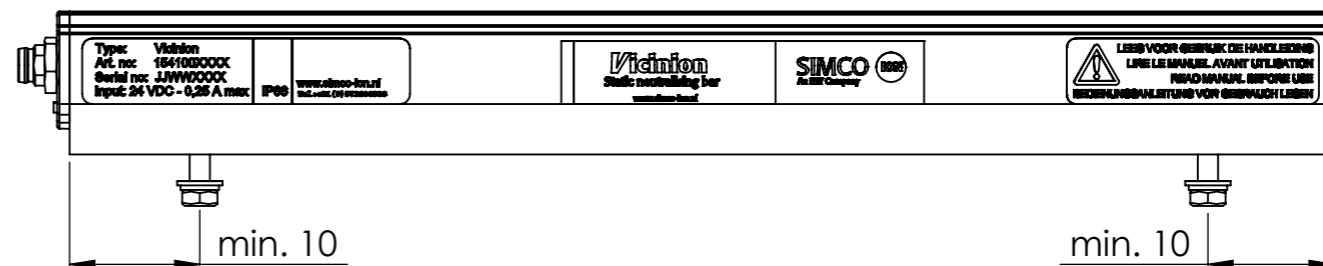

M8 connector  
5p male

Status LED

Slidable and  
removable brackets

adjustable

Effective length bar < 1 m:  $(n-1) \times 17,25$   
Effective length bar 1 - 2 m:  $(n-1) \times 34,5$

Optional connectors:

M8 - M12 cable (Connect to Manager IQ EAsy  
or Desktop Power supply)

L = 2 m Itemnr. 7519020265

M8 cable blunt end (Connect to Power supply)

L = 5 m Itemnr. 7519020261

n = amount of emitters

Minimal Effective length: 224 mm  
Maximal Effective length: 1967 mm

Total length > 500 mm: 3 brackets  
1000 - 1500 mm: 4 brackets  
> 1500 mm: 5 brackets