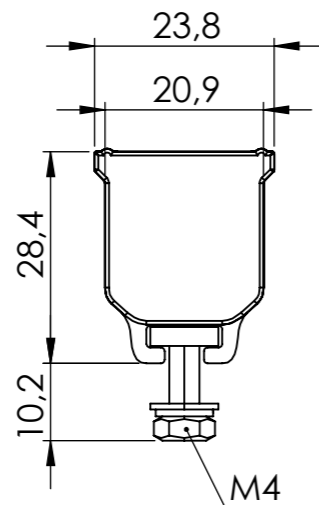

M8 connector  
5p male

Status LED

Slidable and  
removable brackets

adjustable

Effective length bar < 1 m:  $(n-1) \times 17,25$   
Effective length bar 1 - 2 m:  $(n-1) \times 34,5$

Optional connectors:

M8 - M12 cable (Connect to Manager IQ EAsy  
or Desktop Power supply)

L = 2 m Itemnr. 7519020265

M8 cable blunt end (Connect to Power supply)

L = 5 m Itemnr. 7519020261

n = amount of emitters

Minimal Effective length: 224 mm  
Maximal Effective length: 1967 mm

Total length > 500 mm: 3 brackets  
1000 - 1500 mm: 4 brackets  
> 1500 mm: 5 brackets