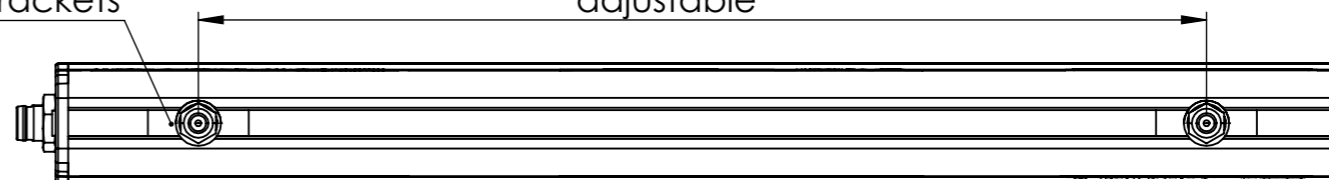

M8 connector  
5p male

Status LED

Slidable and  
removable brackets

adjustable

Effective length bar < 1 m:  $(n-1) \times 17,25$   
Effective length bar 1 - 2 m:  $(n-1) \times 34,5$

Optional connectors:

M8 - M12 cable (Connect to Manager IQ EAsy  
or Desktop Power supply)

L = 2 m Itemnr. 7519020265

M8 cable blunt end (Connect to Power supply)

L = 5 m Itemnr. 7519020261

n = amount of emitters

Minimal Effective length: 224 mm  
Maximal Effective length: 1967 mm

Total length > 500 mm: 3 brackets  
1000 - 1500 mm: 4 brackets  
> 1500 mm: 5 brackets