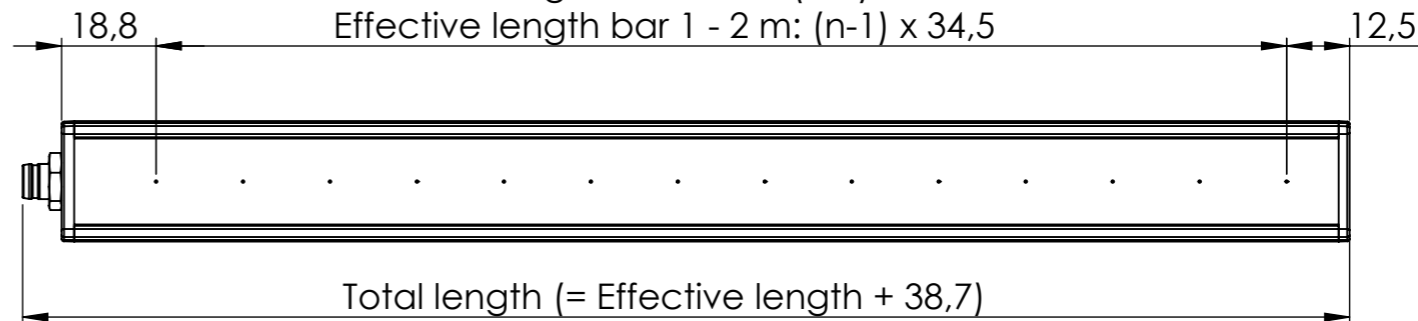

M8 connector  
5p male

Status LED

Slidable and  
removable brackets

adjustable

Effective length bar < 1 m:  $(n-1) \times 17,25$   
Effective length bar 1 - 2 m:  $(n-1) \times 34,5$

Optional connectors:

M8 - M12 cable (Connect to Manager IQ EAsy  
or Desktop Power supply)

L = 2 m Itemnr. 7519020265

M8 cable blunt end (Connect to Power supply)

L = 5 m Itemnr. 7519020261

n = amount of emitters

Minimal Effective length: 224 mm  
Maximal Effective length: 1967 mm

Total length > 500 mm: 3 brackets  
1000 - 1500 mm: 4 brackets  
> 1500 mm: 5 brackets