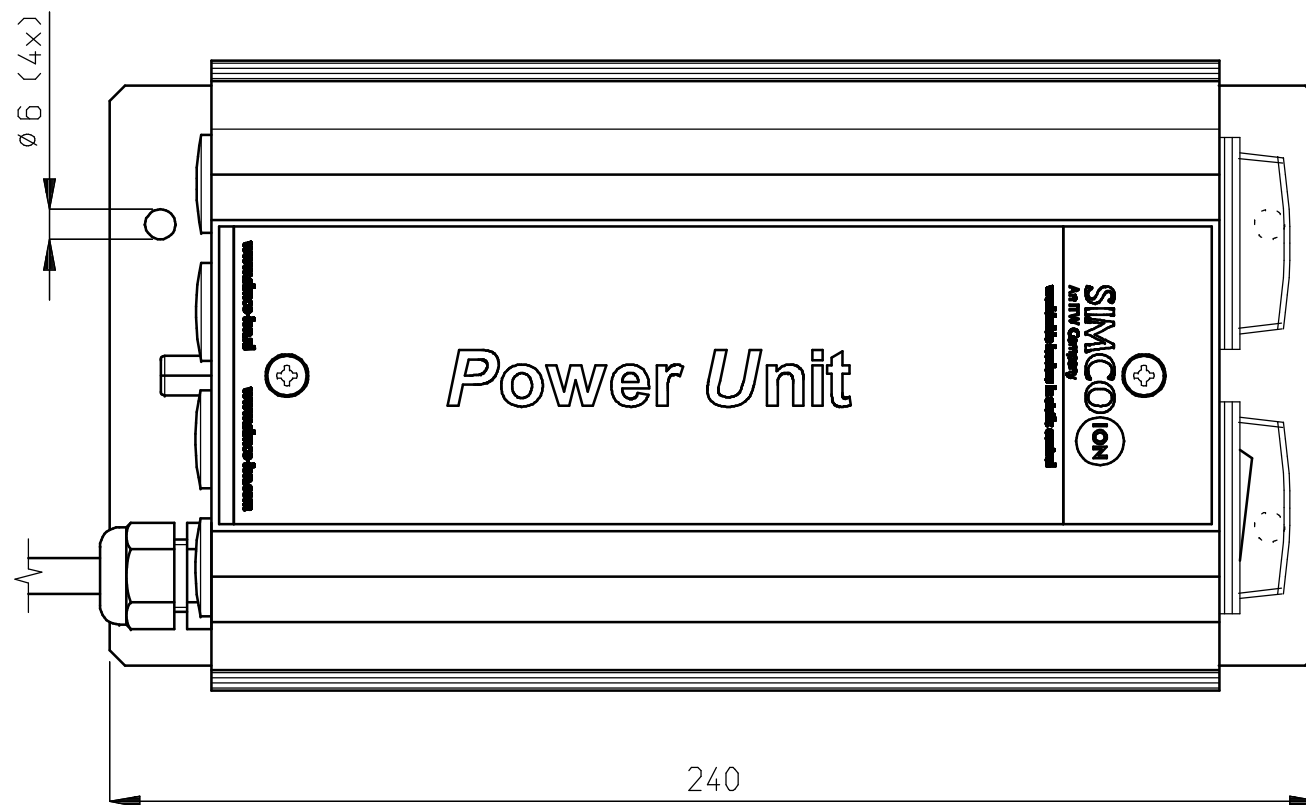

High-Voltage indication

Main switch

 An ITW Company <small>www.simco-ion.nl Tel: +31 (0)573 288333</small>		Name: Power Unit type A				Drawn: AB	Part no.: -
CAD generated NOT updated	Dimensions in mm	Date: 29-3-1999	A3	M: 1:1.5	 ECN2011-070	Check: -	Dwg. no.: 08050006/G