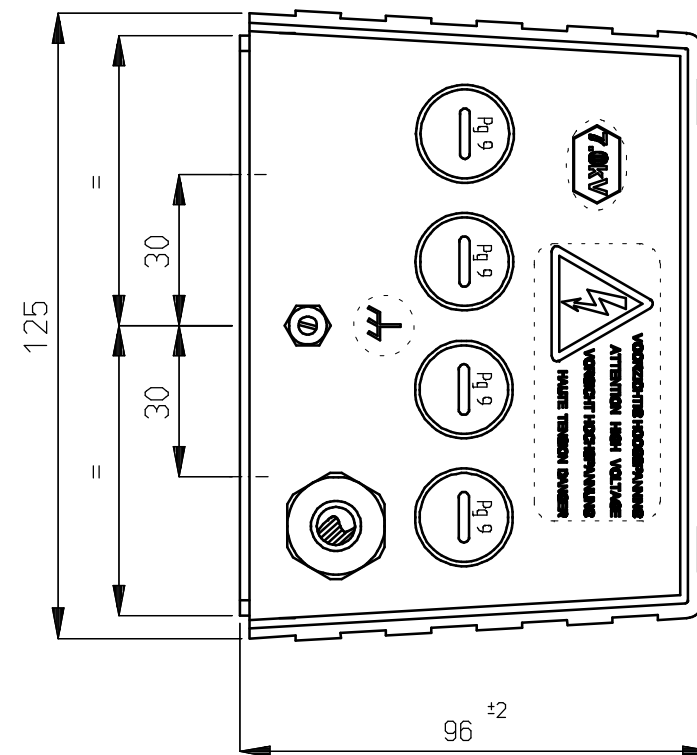

High-Voltage indication

Main switch

 An ITW Company <small>www.simco-ion.nl Tel: +31 (0)573 288333</small>		Name: Power Unit type A				Drawn: AB	Part no.: -
CAD generated NOT updated	Dimensions in mm	Date: 29-3-1999	A3	M: 1:1.5	 ECN2011-070	Check: -	Dwg. no.: 08050006/G