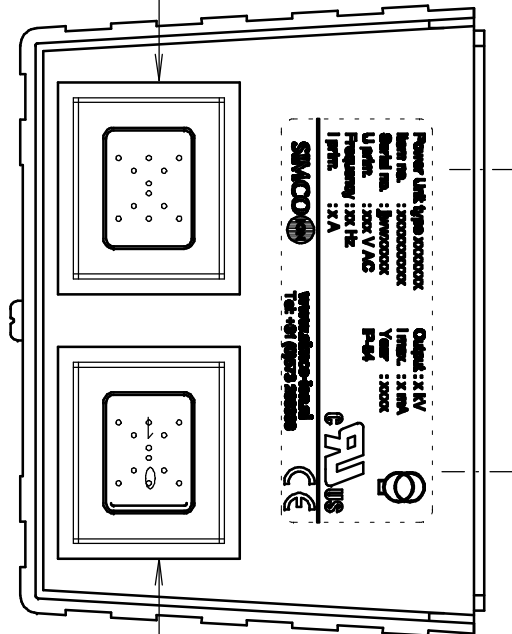

High-Voltage indication

Main switch

 An ITW Company <small>www.simco-ion.nl Tel: +31 (0)573 288333</small>		Name: Power Unit type A				Drawn: AB	Part no.: -
CAD generated NOT updated	Dimensions in mm	Date: 29-3-1999	A3	M: 1:1.5	 ECN2011-070	Check: -	Dwg. no.: 08050006/G