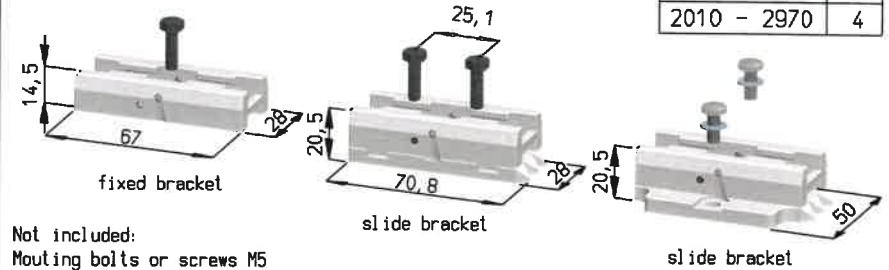

Maximum coverage = Effective length + 60

Effective length:
 Ex : 270 - 2790 mm (steps 180 mm)
 Ex Speed: 90 - 2790 mm (steps 60 mm)

R* min. R (fixed installation) = 25mm
 min. R (flexible installation) = 65mm

Cable exit options

Parts separate to order

Included Mounting brackets with mounting options

P/N: 4532000100

Brackets	
Tot. length	QTY
270 - 990	2
1050 - 1950	3
2010 - 2970	4

Optional Mounting brackets (Stainless steel)

Not included:
 Mounting bolts or screws M5
 (type depending on option)

Ex Certified Product
 No modifications permitted without the approval of the "authorised person"

Total length
 (= Eff.L. + 205)