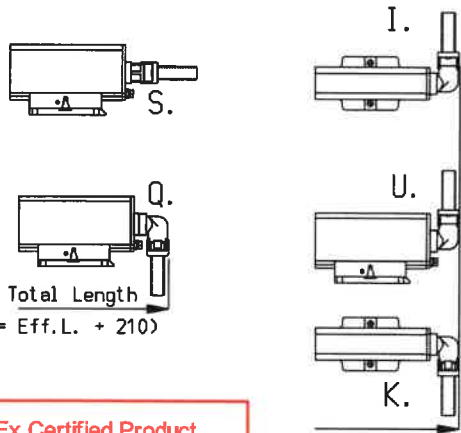

Maximum coverage = Effective length + 60

Effective length:
 Ex : 270 - 2790 mm (steps 180 mm)
 Ex Speed: 90 - 2790 mm (steps 60 mm)

R* min. R (fixed installation) = 25mm
 min. R (flexible installation) = 65mm

Cable exit options

Parts separate to order

Included Mounting brackets with mounting options

P/N: 4532000100

Brackets	
Tot. length	QTY
270 - 990	2
1050 - 1950	3
2010 - 2970	4

Optional Mounting brackets (Stainless steel)

Not included:
 Mounting bolts or screws M5
 (type depending on option)

Ex Certified Product
 No modifications permitted without the approval of the "authorised person"

Total length
 (= Eff.L. + 205)